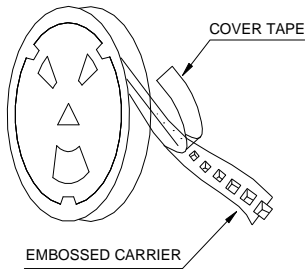

Packaging Information

• **Tearing Off Force**

★The force for tearing off cover tape is 10 to 120 grams in the arrow direction under the following conditions.

• **DIMENSIONS & RECOMMENDED PATTERN**

TYPE	DIMENSIONS / SIZE (mm)				PATTERN / SIZE (mm)		
	A	B	C	D	E	F	G
JTP 0703	7.8 ± 0.3	7.0 ± 0.3	3.5 ± 0.50	7.8 ± 0.3	3.0	2.0	7.5

• **TAPE DIMENSION & REEL DIMENSION**

REEL DIMENSION

TYPE	TAPE / SIZE (mm)										REEL 13"×16mm			
	Ao	Bo	Ko	F	E	W	P	Po	P2	t	A	B	C	D
0703	7.2 ± 0.1	7.85 ± 0.1	4.1 ± 0.1	7.5 ± 0.1	1.75 ± 0.1	16 ± 0.3	12 ± 0.1	4 ± 0.1	2 ± 0.1	0.35 ± 0.05	16.5 ± 0.2	100 ± 0.5	13.2 ± 0.3	330 ± 1.0

• **PACKAGING QUANTITY**

USER DIRECTION OF FEED

Type	JTP 0703
Q'TY/Reel	1,000