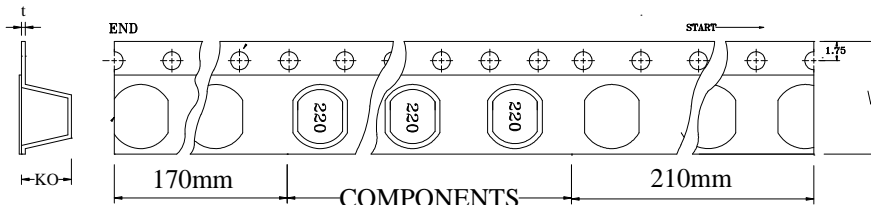

• **PACKAGING QUANTITY**

USER DIRECTION OF FEED

Type	JTP 0703
Q'TY/Reel	1,000