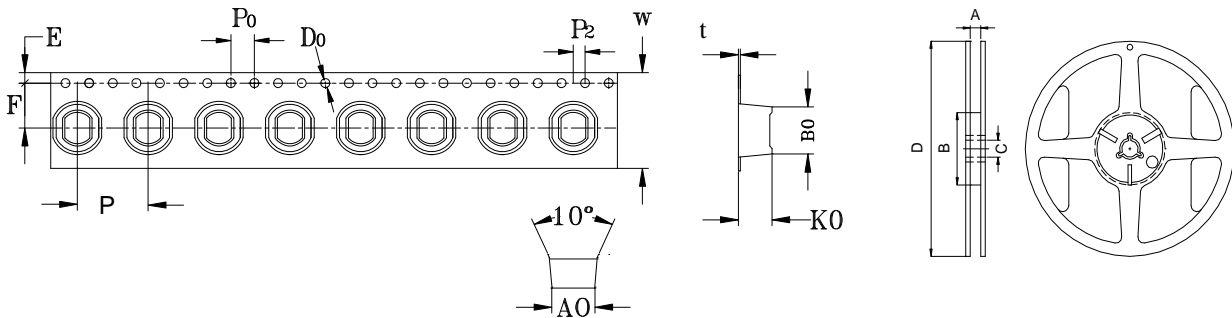

Packaging Information

• **Tearing Off Force**

★The force for tearing off cover tape is 10 to 120 grams in the arrow direction under the following conditions.

• **DIMENSIONS & RECOMMENDED PATTERN**

TYPE	DIMENSIONS / SIZE (mm)				PATTERN / SIZE (mm)		
	A	B	C	D	E	F	G
JTP 0703	7.8 ± 0.3	7.0 ± 0.3	3.5 ± 0.50	7.8 ± 0.3	3.0	2.0	7.5

• **TAPE DIMENSION & REEL DIMENSION**

REEL DIMENSION

TYPE	TAPE / SIZE (mm)										REEL 13"×16mm			
	Ao	Bo	Ko	F	E	W	P	Po	P2	t	A	B	C	D
0703	7.2 ± 0.1	7.85 ± 0.1	4.1 ± 0.1	7.5 ± 0.1	1.75 ± 0.1	16 ± 0.3	12 ± 0.1	4 ± 0.1	2 ± 0.1	0.35 ± 0.05	16.5 ± 0.2	100 ± 0.5	13.2 ± 0.3	330 ± 1.0

• **PACKAGING QUANTITY**

USER DIRECTION OF FEED

Type	JTP 0703
Q'TY/Reel	1,000